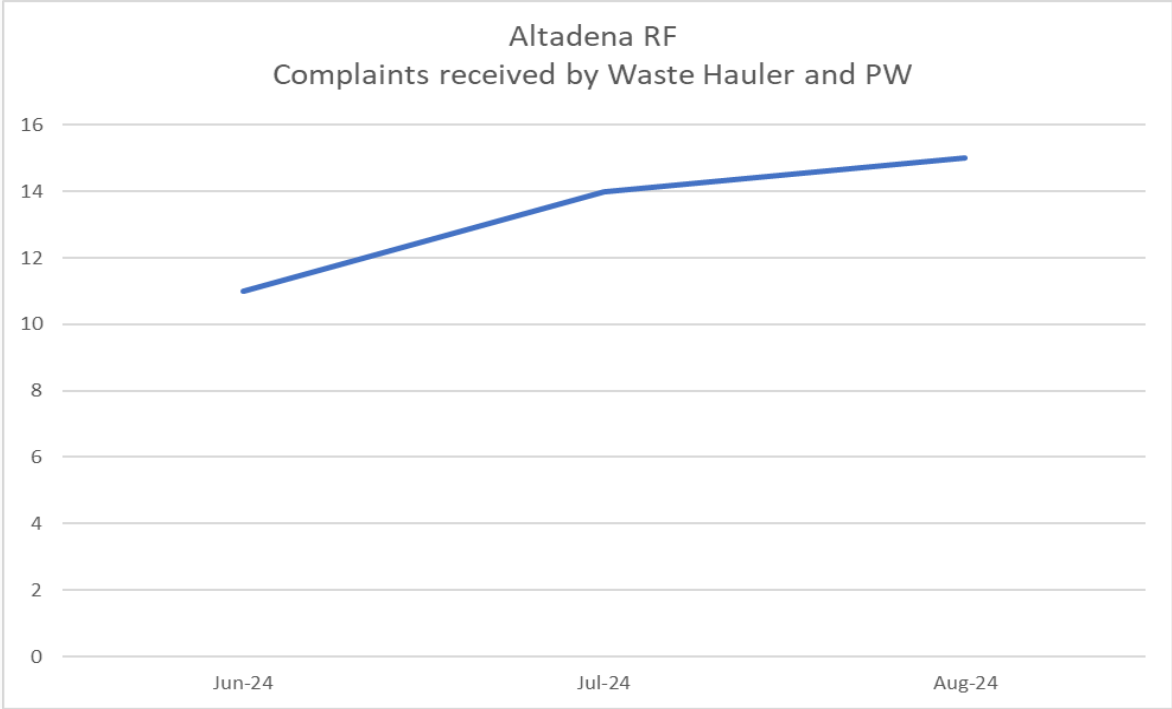

Bear-Resistant Cart Program

Status of Bear Cart Delivery

June – August 2024

- 71 requests received
- To request bear-resistant carts:
 - Scan the QR code
 - Visit bit.ly/akmbearcarts
 - Call UWS at (626) 677-3990 or
 - Public Works at (888) CleanLA
 - Email Public Works at Trash@pw.lacounty.gov

Status of Concerns

Status of Concerns Received (June – August 2024)

Call Wait Times

UWS' Average Wait Times

- June – 2:19 minutes
- July – 3:10 minutes
- August – 1:14 minutes

Upcoming Events

Mulch/Compost Giveaway and Shredding Event